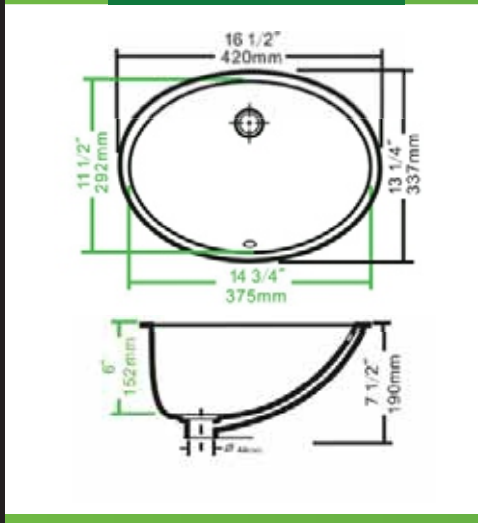

Vitreous China Ceramic in White, Biscuit or Black finish  
Optional Mounting Clips and Sink Drains available

**HT-VS-1601**

**HT-VS-1602**

**HT-VS-1635**

**HT-VS-1628**

**HT-VS-1629**

**HT-VS-1631**

HT-VS-1011

HT-VS-6004

HT-VS-6026

HT-VS-6025

HT-VS-6071

HT-VS-6076

DROP-IN

VESSEL

ADA VESSEL