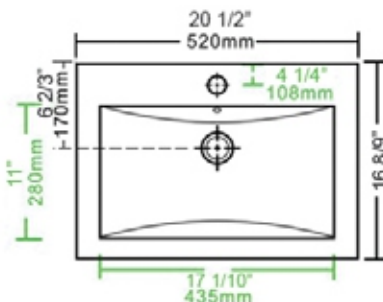

HT-VS-6025