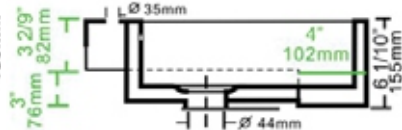

HT-VS-6025