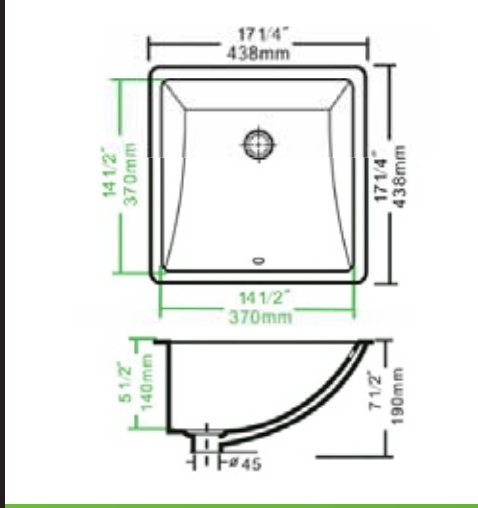

Vitreous China Ceramic in White, Biscuit or Black finish  
Optional Mounting Clips and Sink Drains available

**HT-VS-1601**

**HT-VS-1602**

**HT-VS-1635**

**HT-VS-1628**

**HT-VS-1629**

**HT-VS-1631**

HT-VS-1011