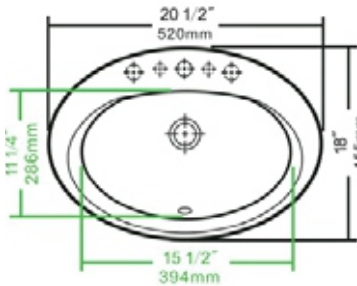

Vitreous China Ceramic in White, Biscuit or Black finish  
Optional Mounting Clips and Sink Drains available

**HT-VS-1601**

**HT-VS-1602**

**HT-VS-1635**

**HT-VS-1628**

**HT-VS-1629**

**HT-VS-1631**

HT-VS-1011