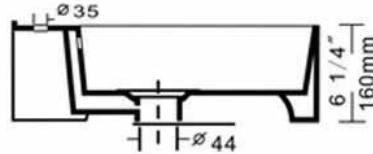

HT-VS-6004