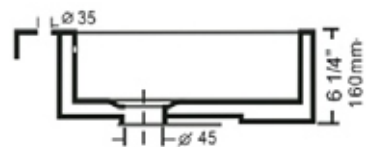

HT-VS-6026