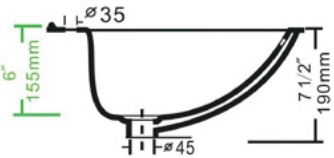

Vitreous China Ceramic in White, Biscuit or Black finish  
Optional Mounting Clips and Sink Drains available

**HT-VS-1601**

**HT-VS-1602**

**HT-VS-1635**

**HT-VS-1628**

**HT-VS-1629**

**HT-VS-1631**

HT-VS-1011