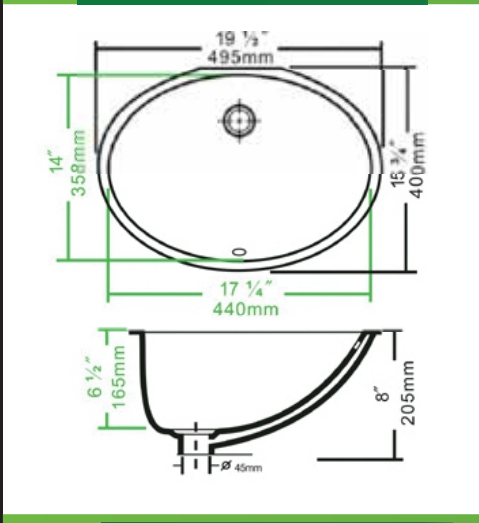

Vitreous China Ceramic in White, Biscuit or Black finish  
Optional Mounting Clips and Sink Drains available

**HT-VS-1601**

**HT-VS-1602**

**HT-VS-1635**

**HT-VS-1628**

**HT-VS-1629**

**HT-VS-1631**

HT-VS-1011

HT-VS-6004

HT-VS-6026

HT-VS-6025

HT-VS-6071

HT-VS-6076

DROP-IN

VESSEL

ADA VESSEL