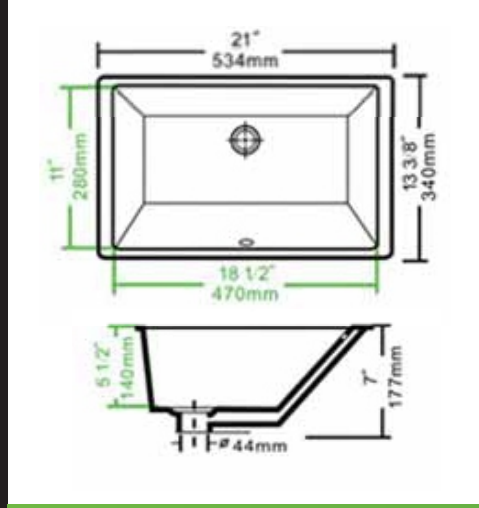

Vitreous China Ceramic in White, Biscuit or Black finish  
Optional Mounting Clips and Sink Drains available

**HT-VS-1601**

**HT-VS-1602**

**HT-VS-1635**

**HT-VS-1628**

**HT-VS-1629**

**HT-VS-1631**

HT-VS-1011