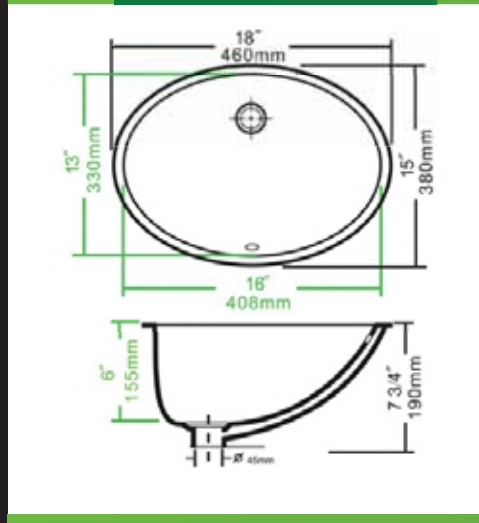

Vitreous China Ceramic in White, Biscuit or Black finish  
Optional Mounting Clips and Sink Drains available

**HT-VS-1601**

**HT-VS-1602**

**HT-VS-1635**

**HT-VS-1628**

**HT-VS-1629**

**HT-VS-1631**

HT-VS-1011

HT-VS-6004

HT-VS-6026

HT-VS-6025

HT-VS-6071

HT-VS-6076

DROP-IN

VESSEL

ADA VESSEL