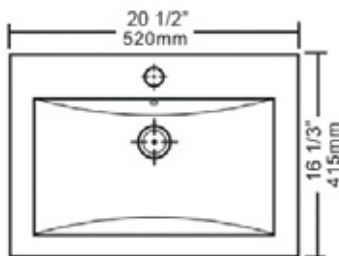

HT-VS-6026