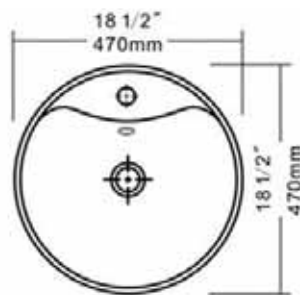

HT-VS-6004