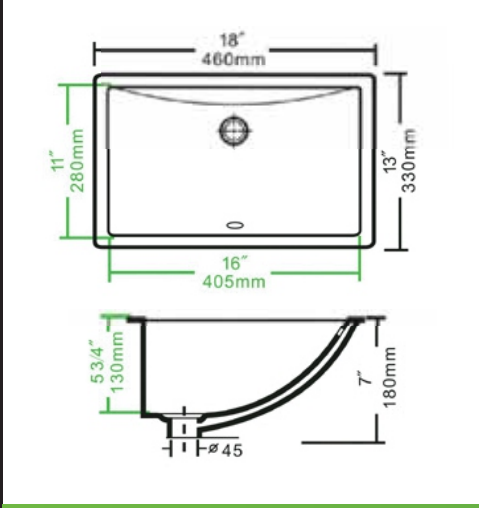

Vitreous China Ceramic in White, Biscuit or Black finish  
Optional Mounting Clips and Sink Drains available

**HT-VS-1601**

**HT-VS-1602**

**HT-VS-1635**

**HT-VS-1628**

**HT-VS-1629**

**HT-VS-1631**

HT-VS-1011