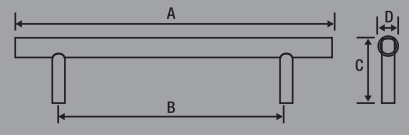

Material : Aluminium Alloy
Finish : • Oxidized Silver • Matte Black
• Brushed Nickel • Gold
• Chrome Plated

A	B	C	D
146	96	28/32	10
178	128	28/32	10
210	160	28/32	10
242	192	28/32	10
274	224	28/32	10